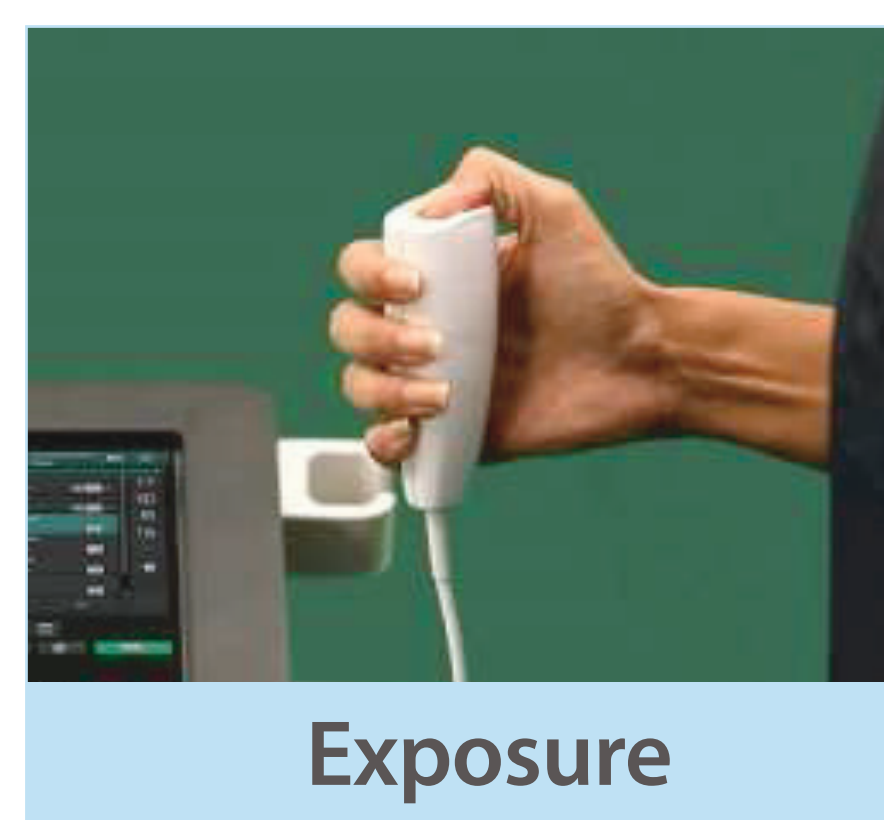

## FLAT PANEL DETECTOR

For Digital Radiography

### Advantages of DR Over CR in Medical Imaging

Exposure

Cassette Retrieval

IP Reading

Preview on Console

Exposure

Preview on Console

- ▶ Instant Image Transfer
- ▶ Quick image check
- ▶ Simple workflow