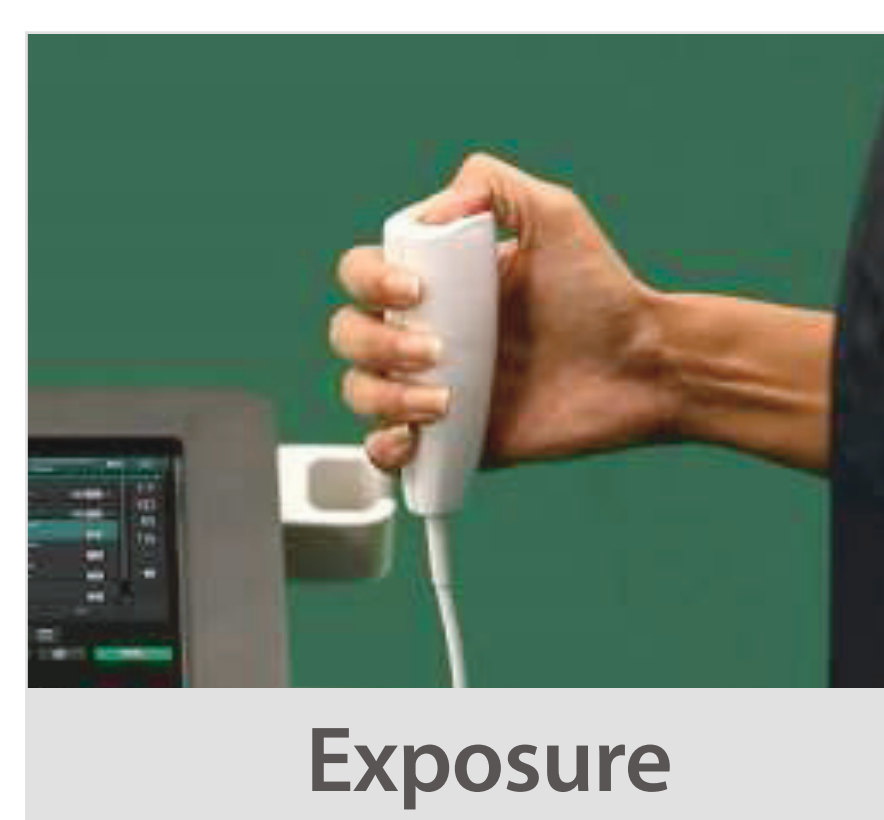

### Advantages of DR Over CR in Medical Imaging

Exposure

Cassette Retrieval

IP Reading

Preview on Console

Exposure

Preview on Console

- ▶ Instant Image Transfer
- ▶ Quick image check
- ▶ Simple workflow